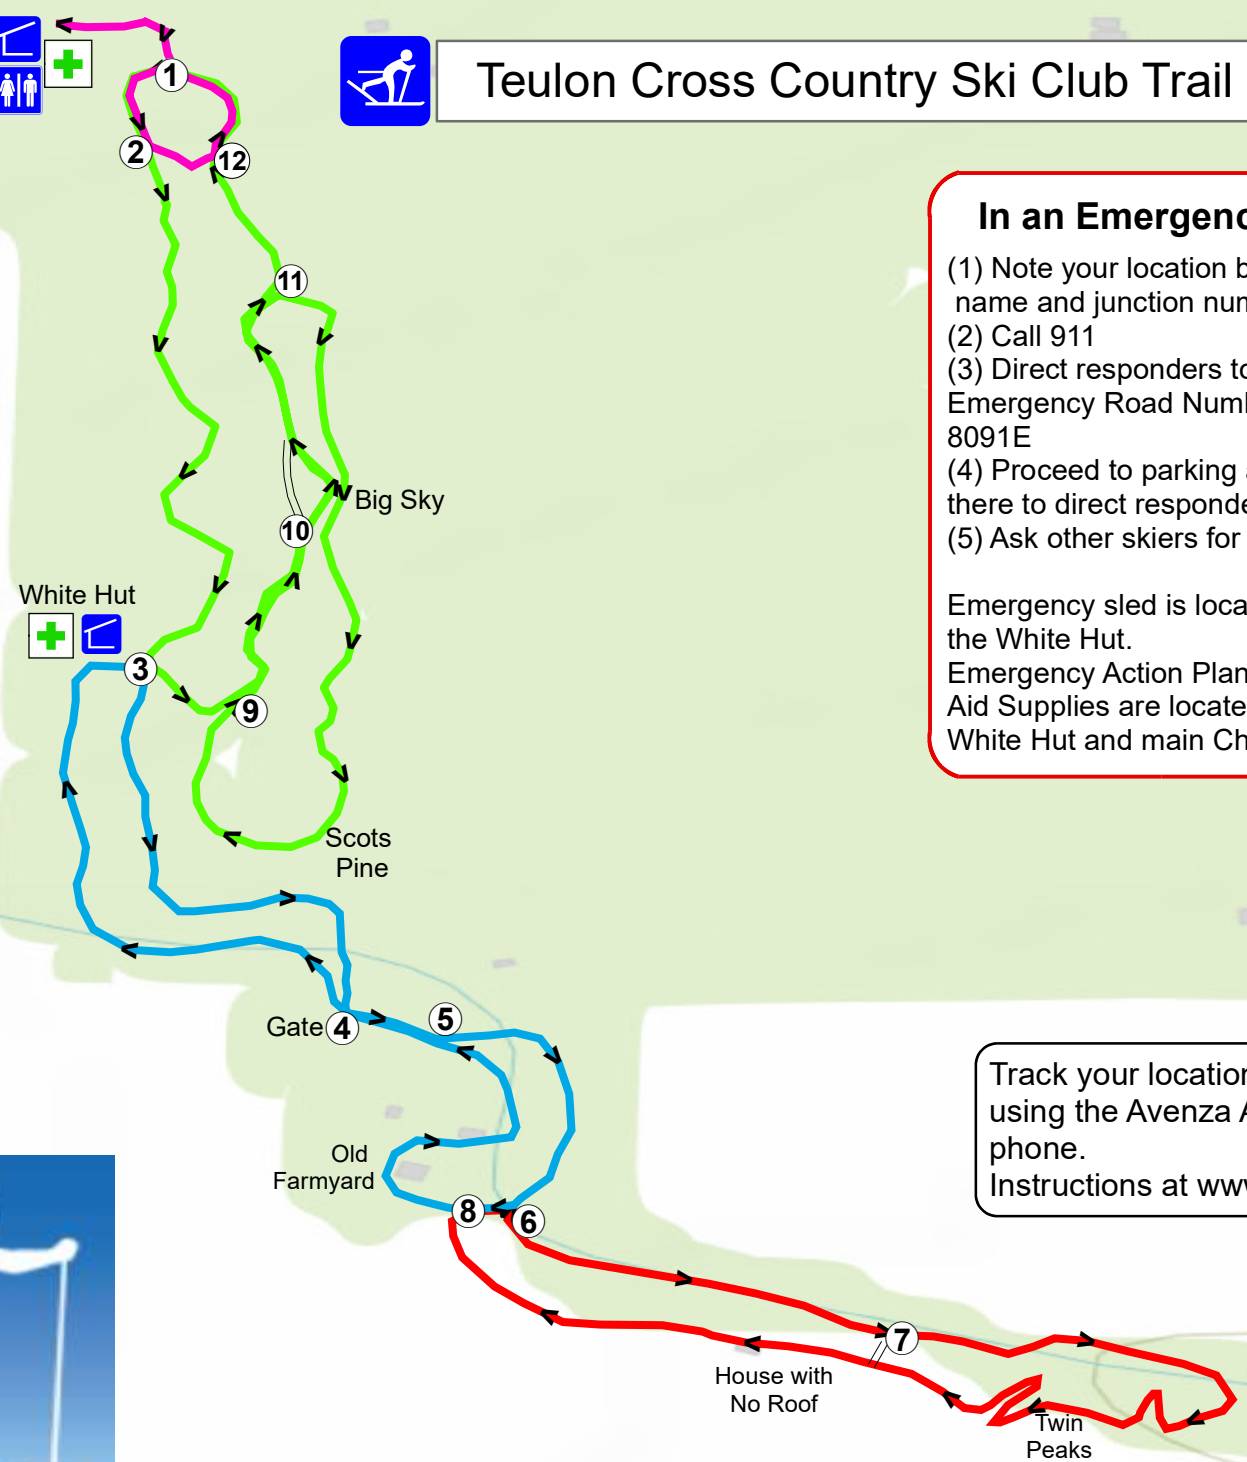

# Teulon Cross Country Ski Club Trail Map

**Trails**

- Bunny 250 m
- Pine 2.4 km
- Deer 1.3 km
- Twin Peaks 1.4 km
- Hill Bypass

- Warm Up Shelter
- Washrooms
- Parking
- First Aid Supplies

**In an Emergency:**

- (1) Note your location by trail name and junction number
- (2) Call 911
- (3) Direct responders to Emergency Road Number 8091E
- (4) Proceed to parking and wait there to direct responders
- (5) Ask other skiers for help.

Emergency sled is located in the White Hut.  
Emergency Action Plan and First Aid Supplies are located in the White Hut and main Chalet

Track your location on this map, using the Avenza App on your phone.  
Instructions at [www.skiteulon.ca](http://www.skiteulon.ca)